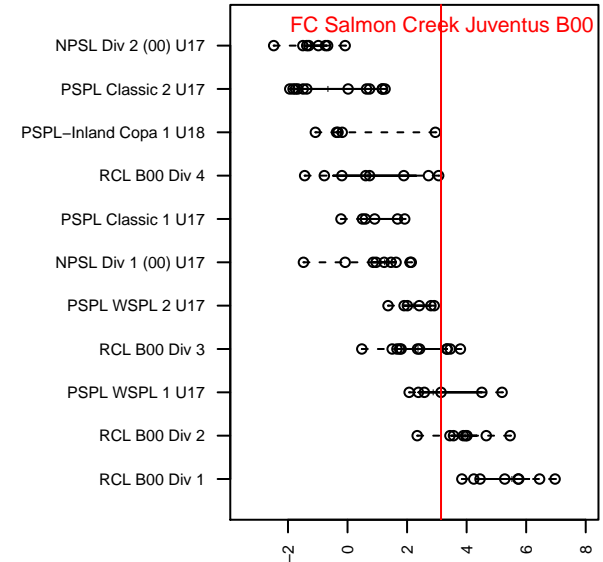

**attack and defense rating
relative to others at age
and all opponents in last 13 months**