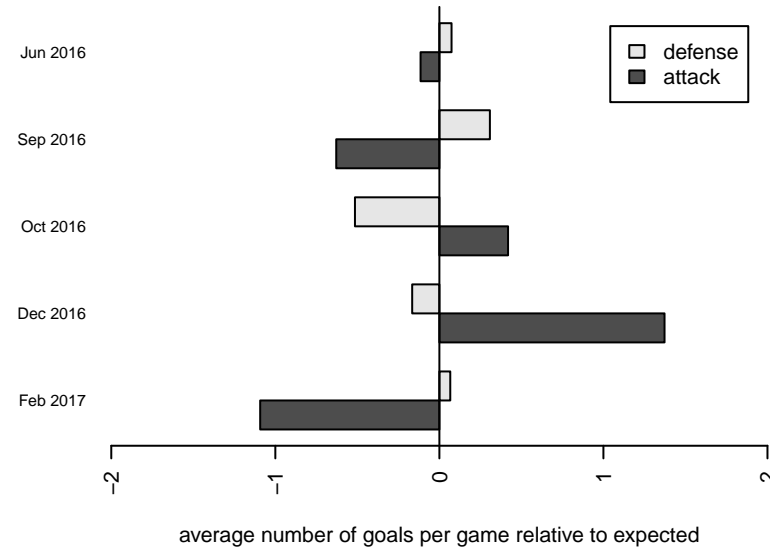

Performance relative to 13 month average