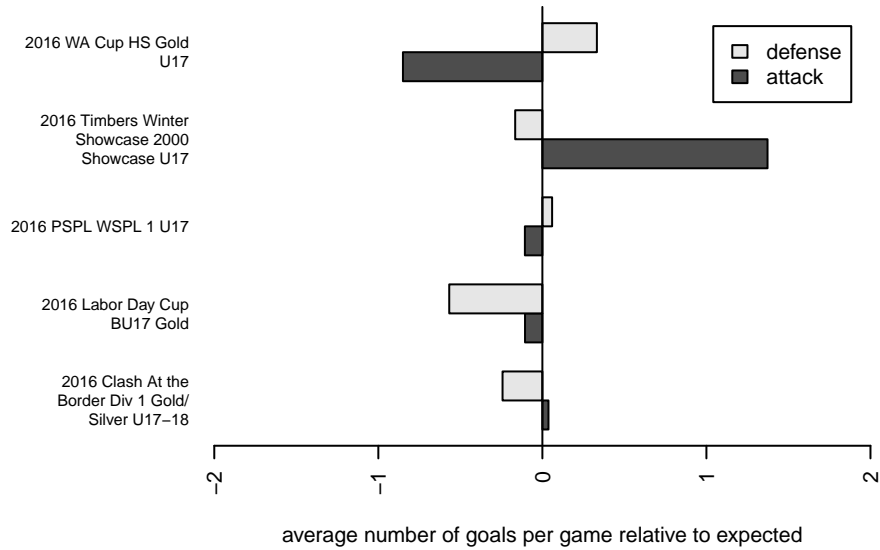

Performance relative to 13 month average