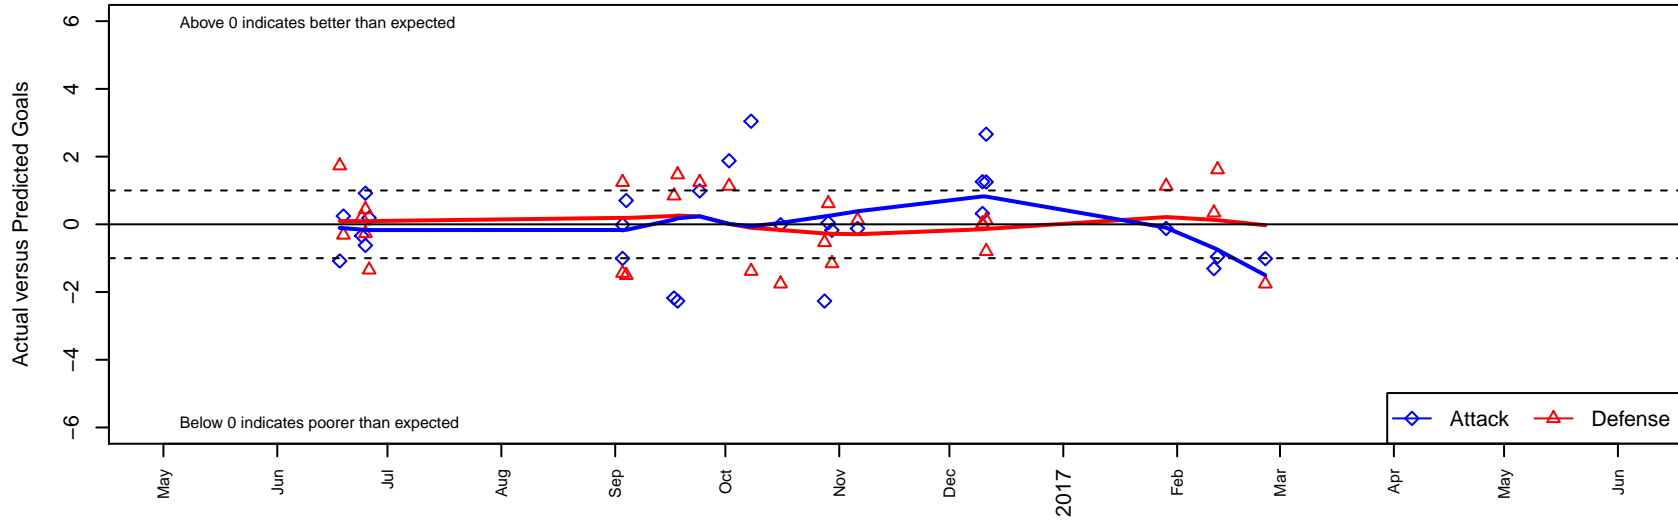

FC Salmon Creek Juventus B00

Futbol Club Salmon Creek
 Salmon Creek, WA
 B00 total strength=1605
 attack=21.21 defense=12.47
 fall league = PSPL WSPL 1 U17
 notes= Clayton 2015

alt names used:
 FCSC Juventus 00
 FCSC Juventus B2000
 FCSC Juventus 00
 SC JUVENTUS 00 (WA)
 SCFC JUVENTUS 00 (WA)

Venues played:
 2016 US Club Regionals 2000
 2016 Clash At the Border Div 1 Gold/Silver U17
 2016 Labor Day Cup BU17 Gold
 2016 PSPL WSPL 1 U17
 2016 Timbers Winter Showcase 2000 Showcas
 2016 WA Cup HS Gold U17

FC Salmon Creek Juventus B00
 Dots are actual minus expected GF (blue circles) and GA (red triangles).
 Blue line is smoothed change in attack strength. Red is smoothed change in defense strength.

**attack and defense variance (black dot)
relative to other teams
and top 10 in region**